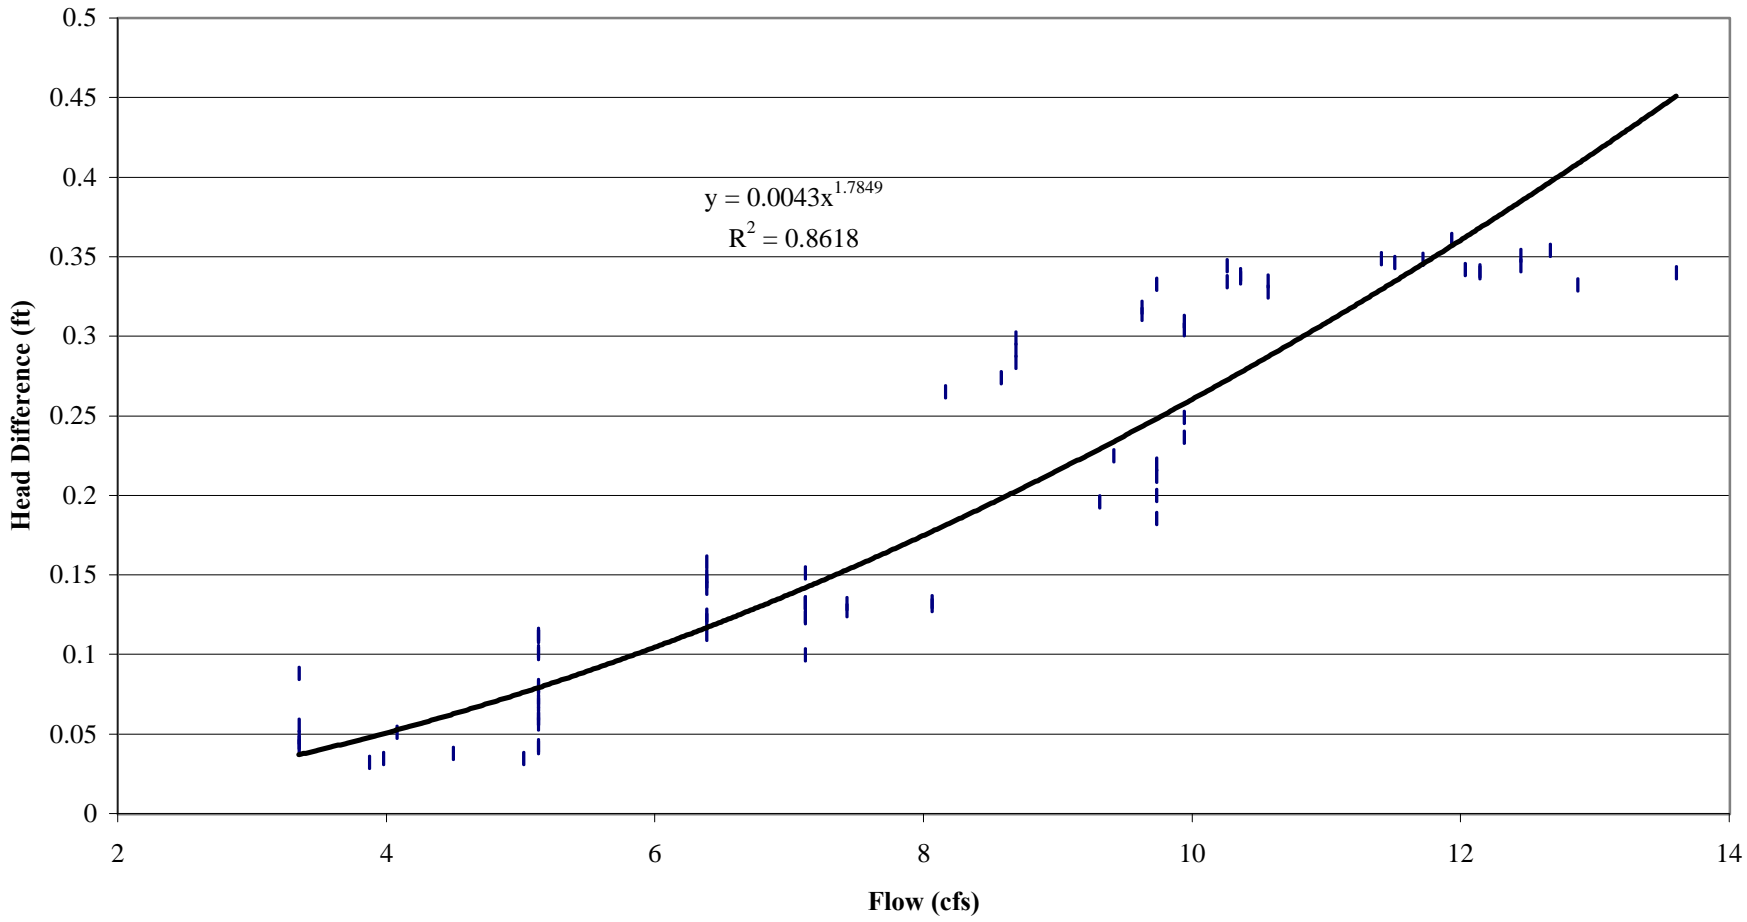

SIPHON 5
Stage Discharge for Pump Shut Down on 6/30

figure 24

Napa Siphon 5
Stage Discharge Relationship for Pump
Shut Down

 **PWA #:** 1411

Source: PWA Field Team