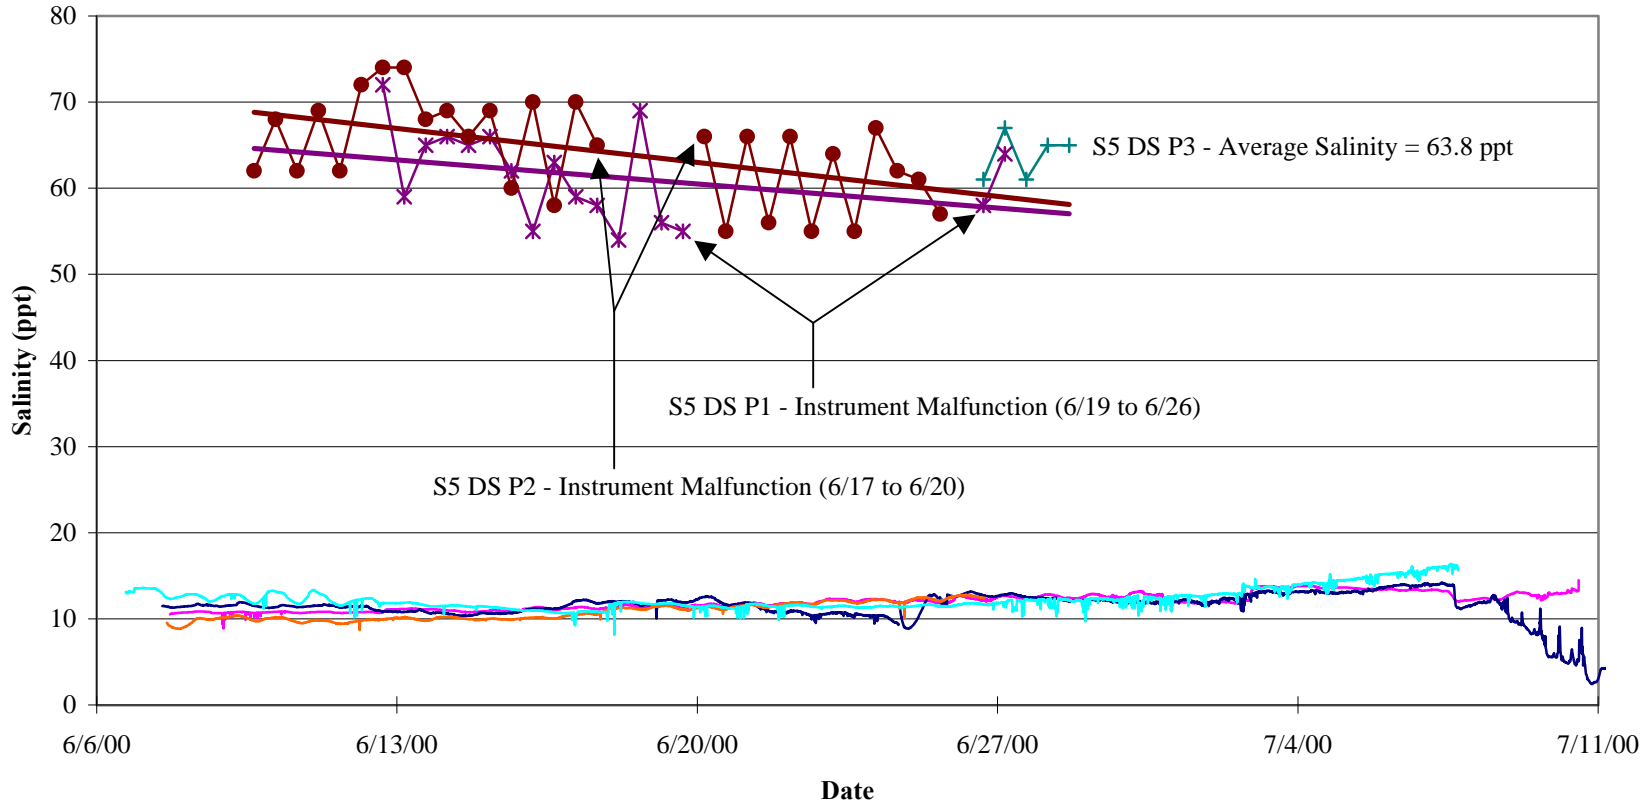

Napa Siphon Salinity Data

figure 30

Napa Siphon Salinity Data