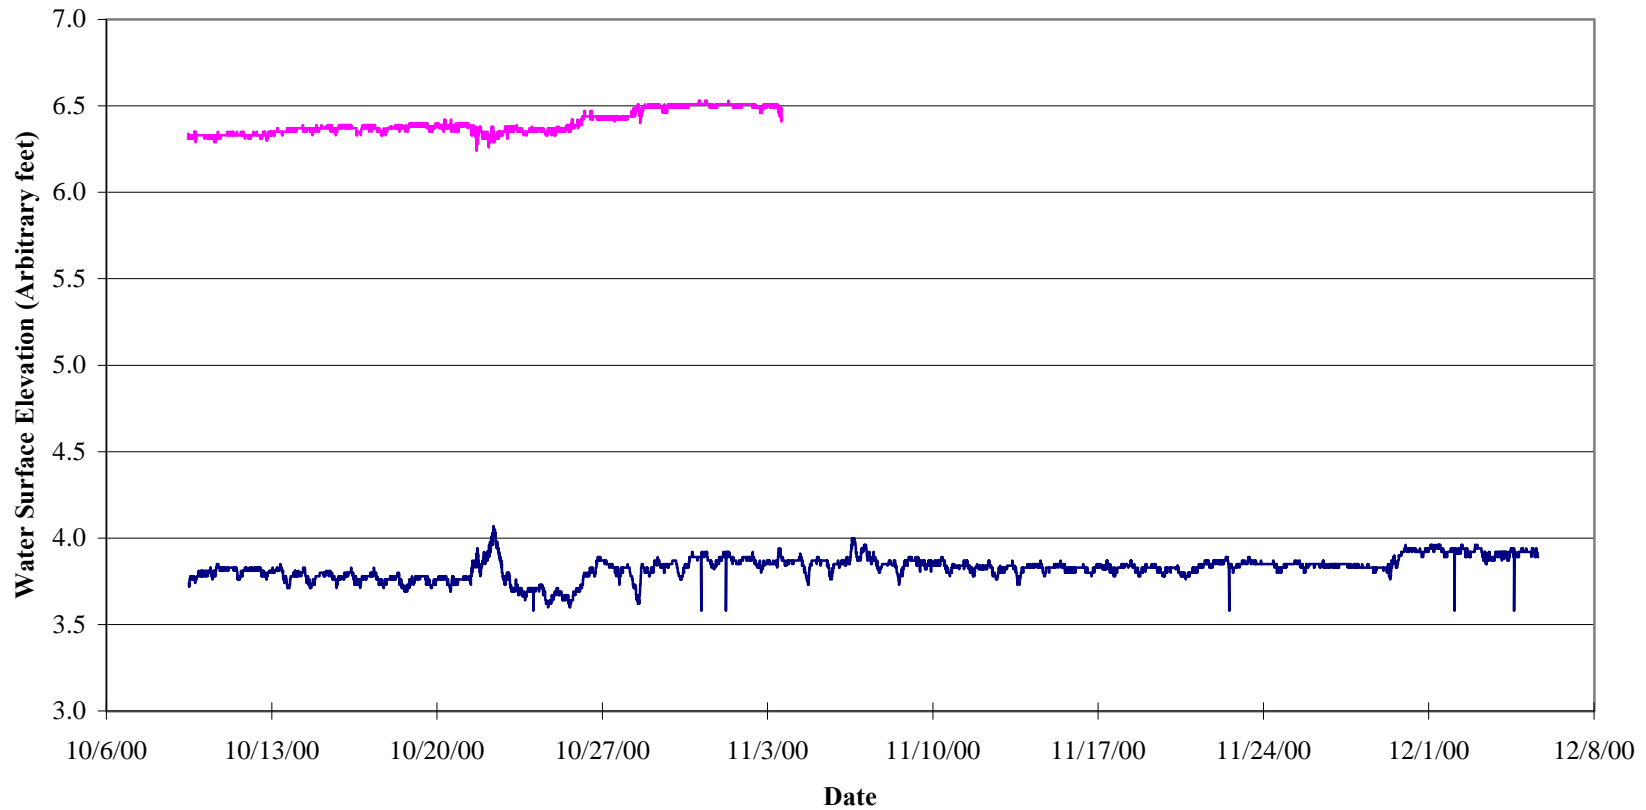

Napa Siphon 3 - Arbitrary Water Surface Elevation

figure 32

Siphon 3 Water Surface Elevation Data

PWA #: 1411

Source: PWA Field Team