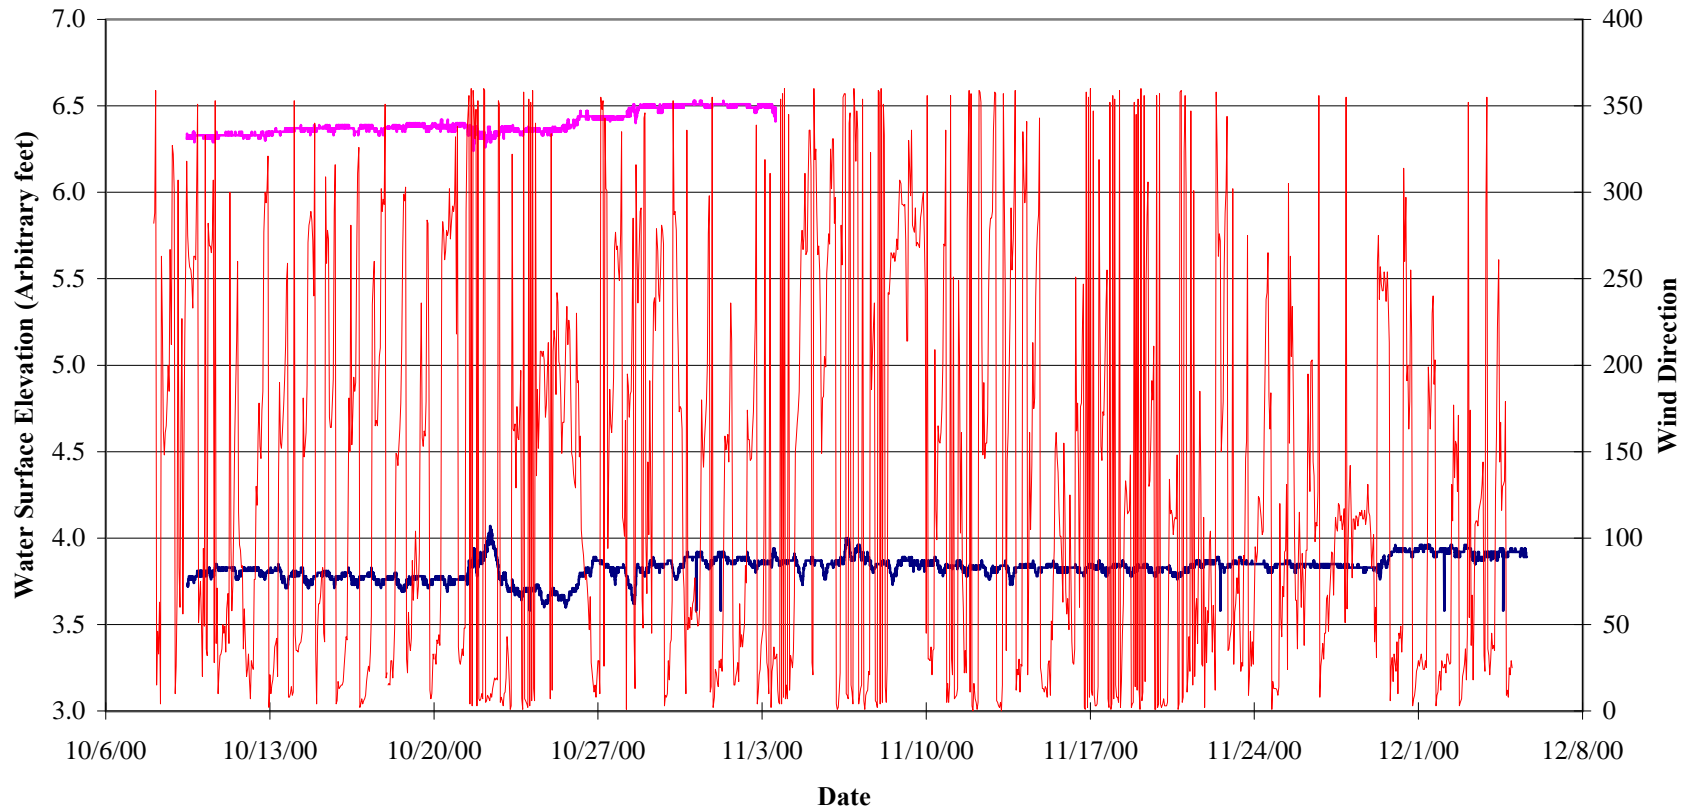

Napa Siphon 3 - Arbitrary Water Surface Elevation

figure 33

Siphon 3 Water Surface Elevation Data

 PWA # 1411

Source: PWA Field Team