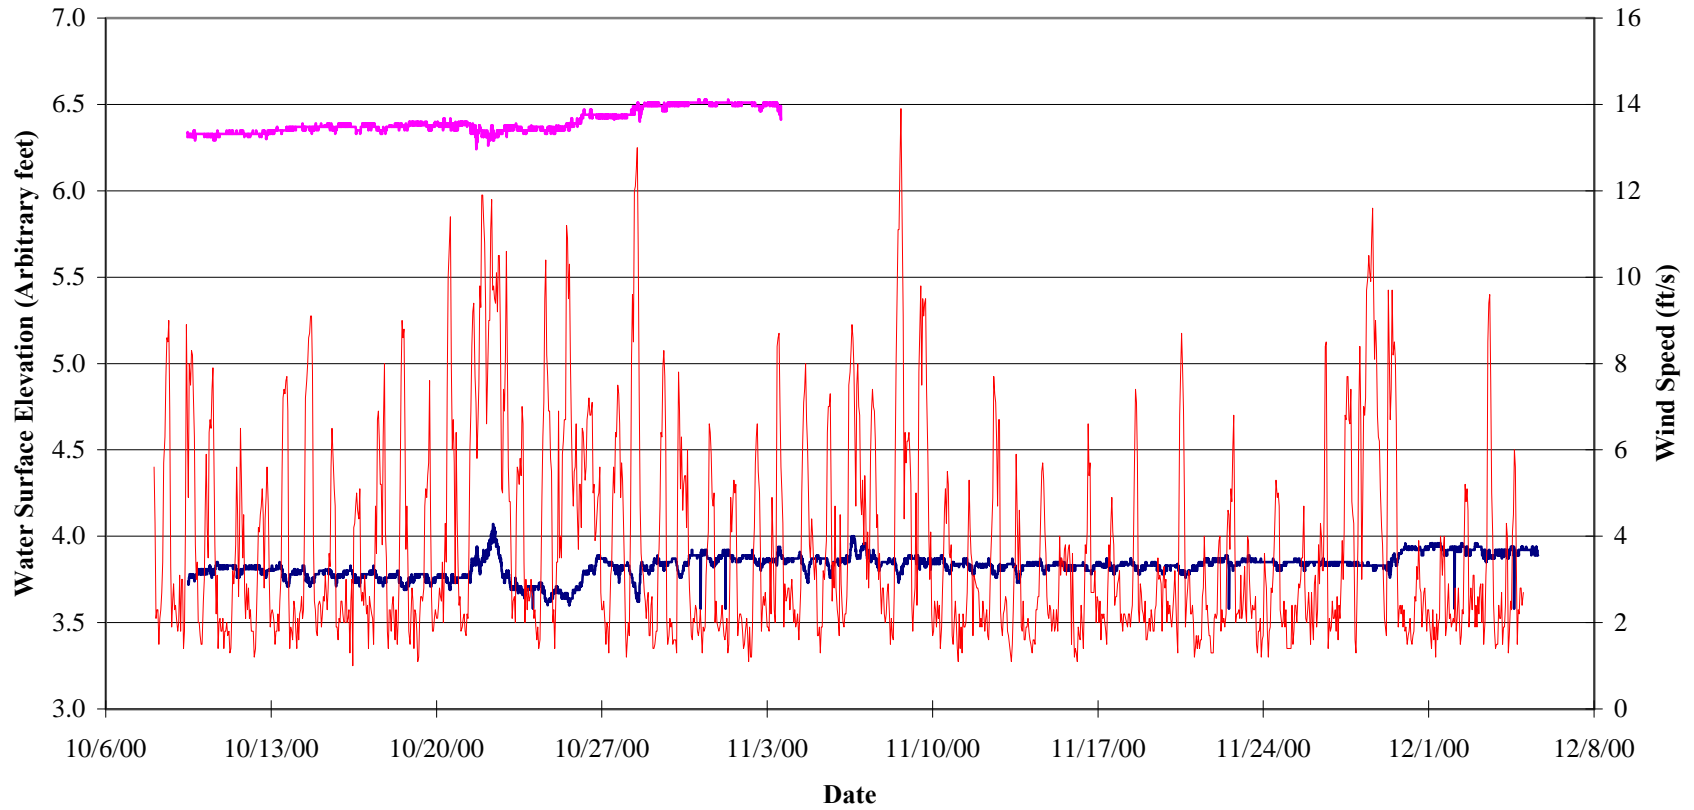

Napa Siphon 3 - Arbitrary Water Surface Elevation

figure 34

Siphon 3 Water Surface Elevation Data

 PWA # 1411

Source: PWA Field Team