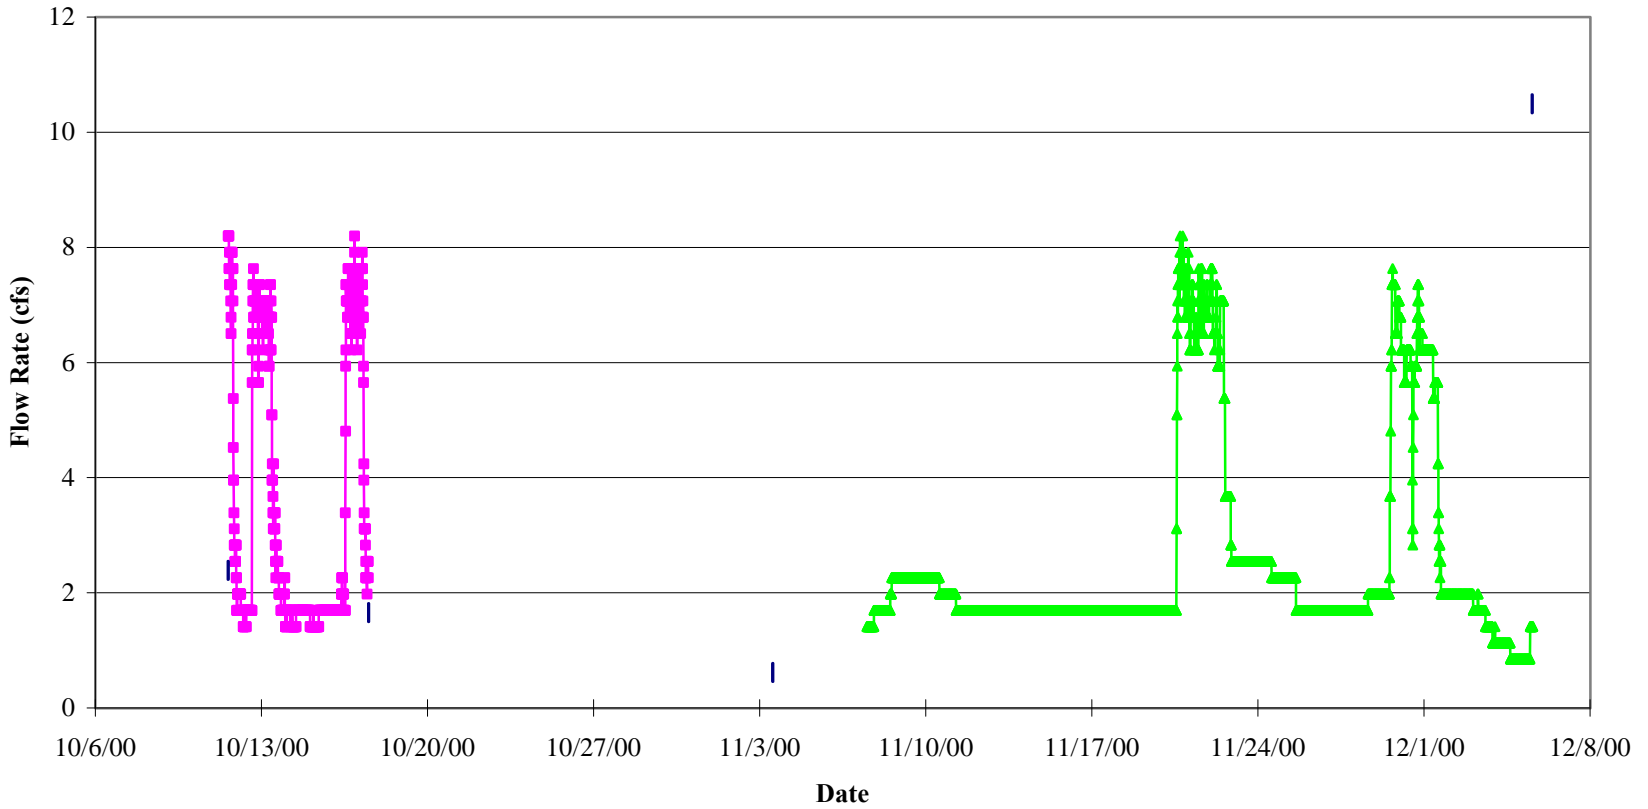

Napa Siphon 3 - Flow Rate Data

- Siphon 3 - Isco Flow (1st Period)
- | Siphon 3 - Marsh McBirney Flow
- ▲— Siphon 3 - Isco Flow (2nd Period)

Figure 35

Siphon 3 Flow Rate Data

PWA #: 1411

Source: PWA Field Team